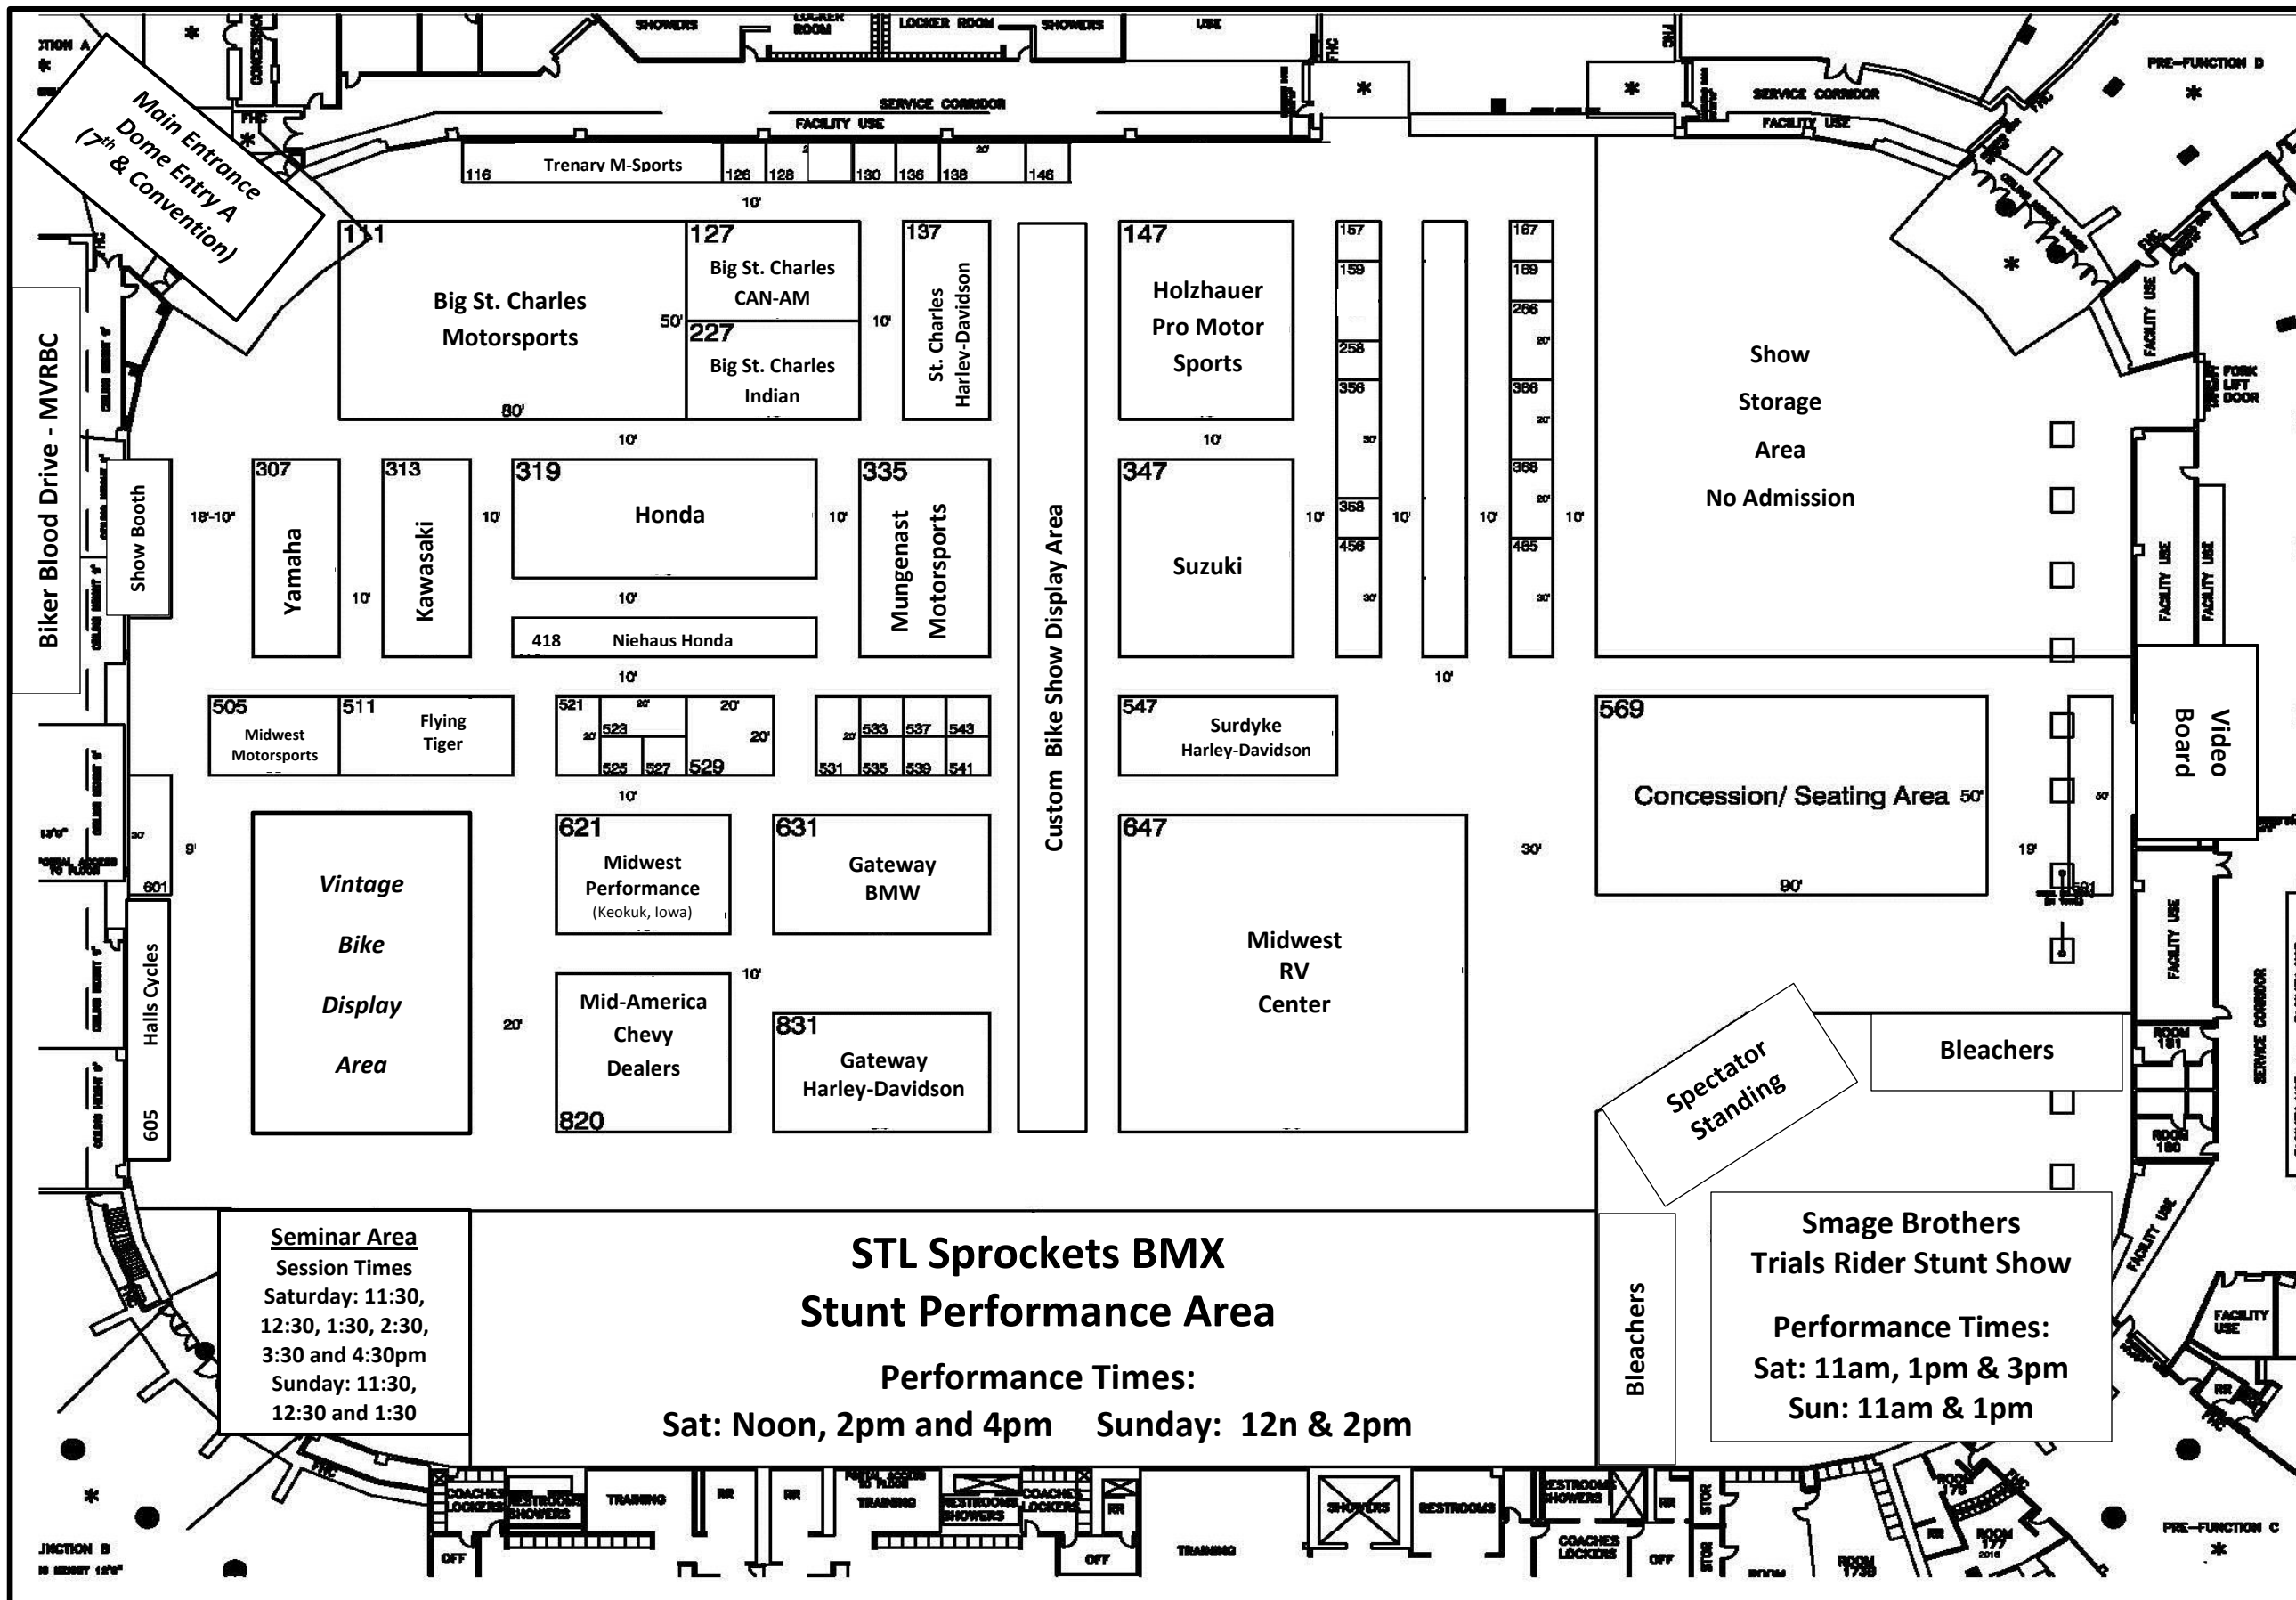

2017 STL Motorcycle Show

Vendor	Booth #
Big St. Charles Motorsports	111
Jim Trenary Motorsports	116
St. Charles Can AM	127
Renewal by Anderson	128
Cutco Cutlery	130
It Works	136
St. Charles Harley-Davidson	137
Thunder Roads Magazine	138
Holzauer Motorsports	147
Kick-It Vintage	159
Vintage Japanese Motorcycle Club	167
ABATE MO	169
St. Charles Indian	227
Aid to Injured Motorcyclists	258
Amsoil / Gateway Synthetics	266
Show/Photo Booth	301
Yamaha Motorcycles	307
Kawasaki Motorcycles	313
American Honda Motor Co.	319
Mungenast Motorsports	335
Suzuki Motorcycle	347
Toy Dolly	356
Vinyl Images	358
Casper's Leather	366
Missouri Motorcycle Safety Program	368
Niehaus Cycle Sales	418
Chariots of Fire	456
Cycle House Performance	465
Midwest Motor Sports	505
Flying Tiger Motorcycles	511
Welk Resorts	521
Bath Fitter	523
Joyce Factory Direct	525
CMA Missouri Northeast	527
Last Ride Harley Hearse	529
The Graf Group Insurance Services	531
Leaf Filter	533
Gateway Residential Remodeling	535
Auto Pro Shine	537
Full Throttle Magazine	539
Ariel US	541
Brinton Vision	543
Surdyke Harley-Davidson	547
Halls Cycles	605
Midwest Performance (Keokuk, Iowa)	621
Gateway BMW	631
Midwest RV Center	647
Mid-America Chevy Dealers	820
Gateway Harley Davidson	831

Show Hours: Saturday, January 14th 10am – 7pm and Sunday, January 15th 10am – 4pm